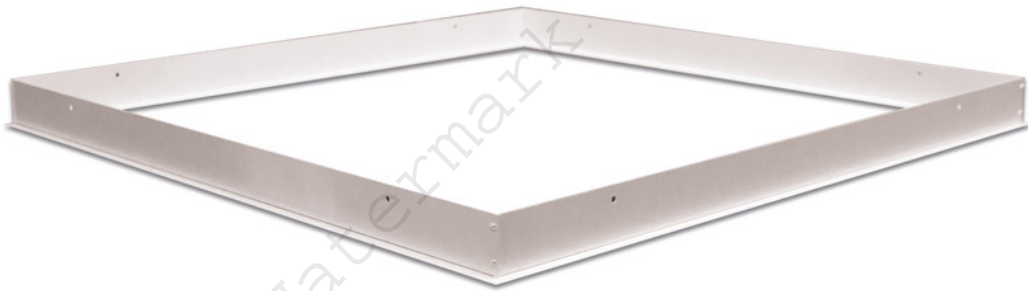

PANEL ACCESSORY RECESS FRAME PLASTER BOARD SURFACE ALL PANELS 600X600

Description

This high-quality folded steel frame is designed to fit Integral LED 600x600 panels