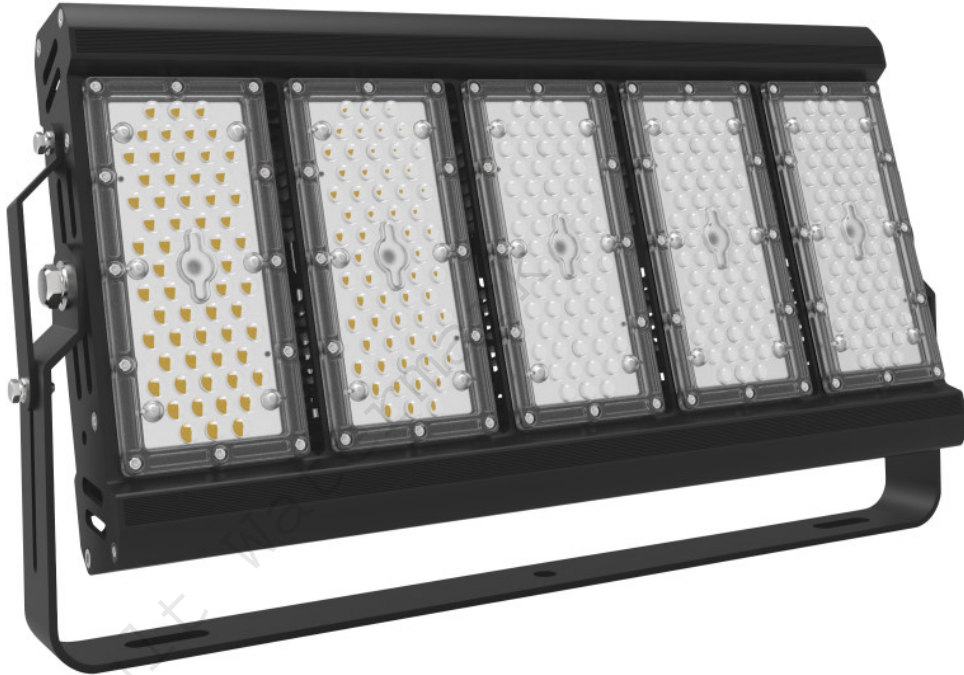

PRECISION PRO FLOODLIGHT IP66 32500LM 250W 4000K 30 BEAM 130LM/W

Description

Shine powerful light exactly where you need it with the Precision Pro Industrial Floodlight. These super-tough, super-efficient floodlights utilise up to sixteen banks of LEDs, with skilfully engineered lenses that individually focus each LED, allowing some models to project asymmetrical beam angles that evenly illuminate a specific area. This makes them ideal for professional applications such as smaller scale sporting venues, car parks and walkways around retail or industrial estates.