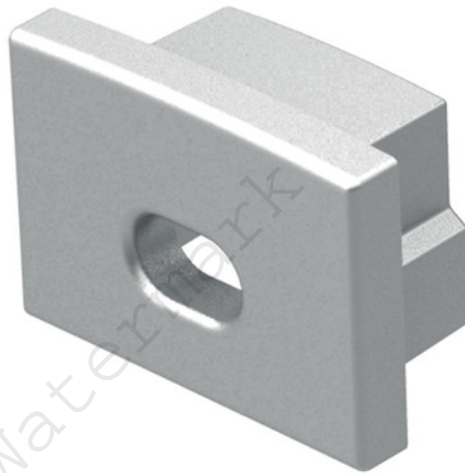

PROFILE ENDCAP WITH CABLE ENTRY FOR ILPFR152 ILPFR153

Description

High quality endcap for Plaster-in Aluminium Profile. Includes cable entry.