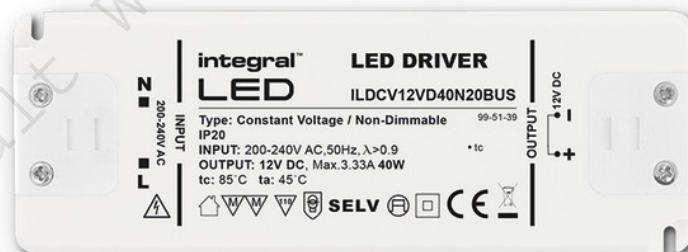

STRIP AND DRIVER KIT IP67 5M 6500K 12V 6W/M 350LM/M 60LED/M 10MM WIDTH 115 BEAM BOX PACK WITH 12V IP20 50W DRIVER

Description

This Integral LED 5M Strip and Driver Kit combines our 5 meter IP67 cool daylight LED strip and 40W 12V constant voltage LED driver.

Integral LED cool daylight LED strip has 60 LEDs per metre and is constructed using high quality materials to ensure a consistent light and colour across the strip. This LED strip is IP67 rated and is suitable for indoor and outdoor applications. Each 5m reel is supplied with an easy-to-follow installation guide and 20x mounting clips. Additional accessories are available, to suit specific installation requirements. The kit also comes with Integral LED 40W 12V constant voltage LED driver operates 200-240VAC input range. The LED driver features an ultra slim, IP20 rated casing that helps to provide an easy installation and smart finish, ideal for indoor use. When installing outdoors, please make sure the driver is used with appropriate outdoor fitting.