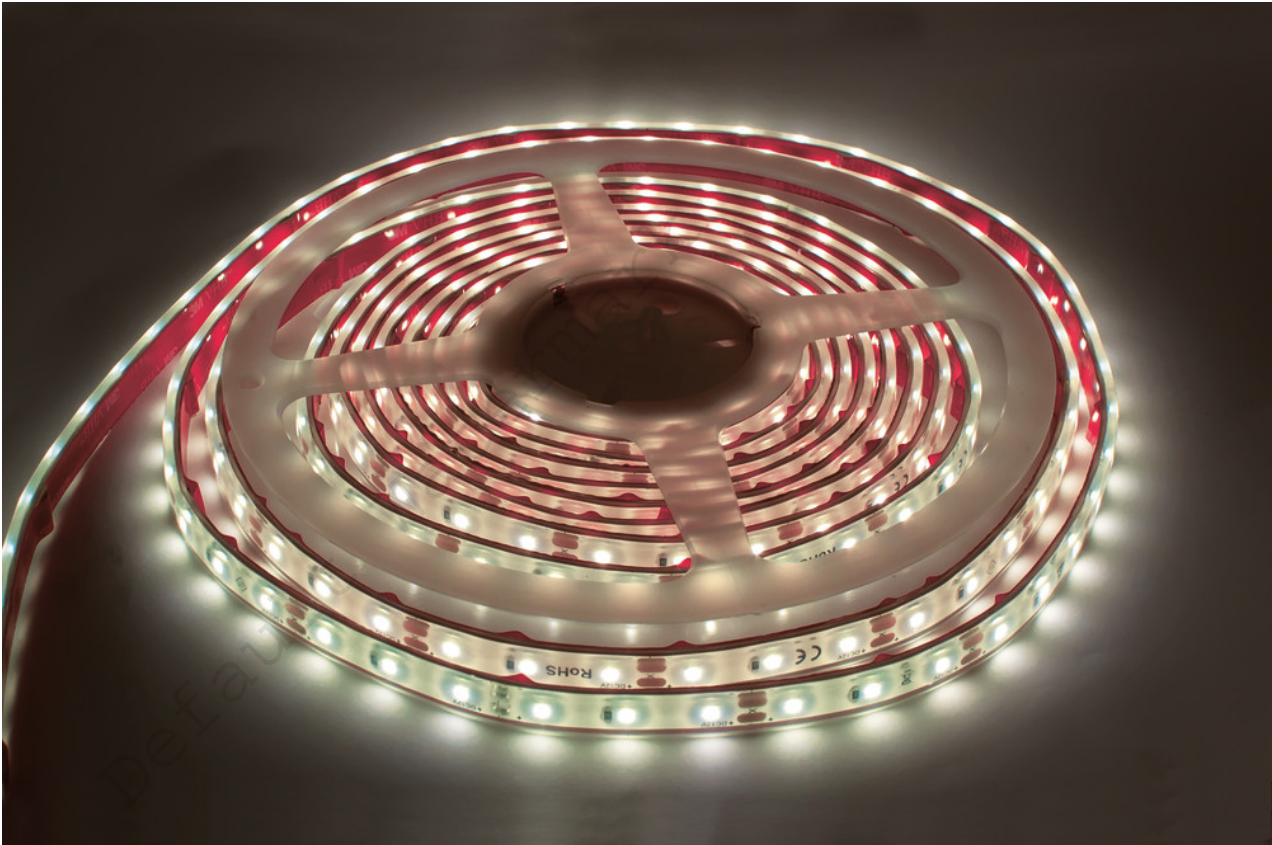

**STRIP IP67 5M 4000K 12V 6W/M 400LM/M 60LED/M  
10MM WIDTH 115 BEAM CRI90 BAG PACK  
Recommended Driver ILDRCVA043 or IP67 Driver  
available**

## Description

Rich reds, pretty pinks, gorgeous greens – This Integral LED Strip offers high colour rendering (CRI 90) to bring out the colour in any space . Your colours will appear more vibrant and better defined than with a standard LED strip (CRI 80) – ideal for showing colourful furniture, artwork, fashion, food and other retail products at their best.

This IP67 strip is suitable for installation in bathrooms as well as outdoor installations such as garden and path lighting.

Default Watermark